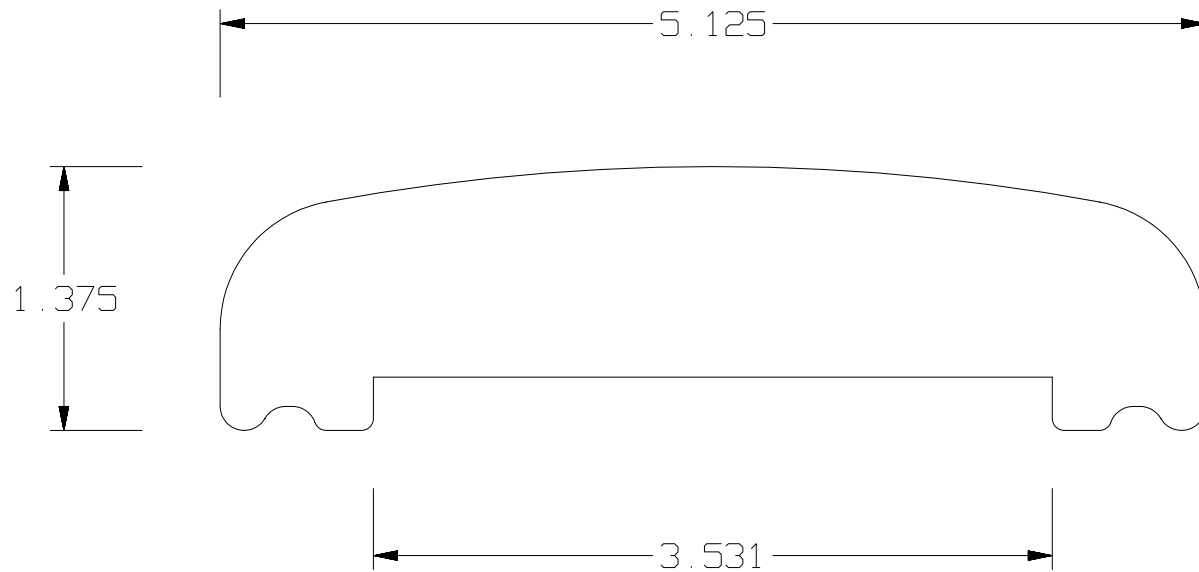

EAST TEAK TRADING

ETW 9303

FOR:

C/O:

DWG:

DATE:

SCALE: = FULL